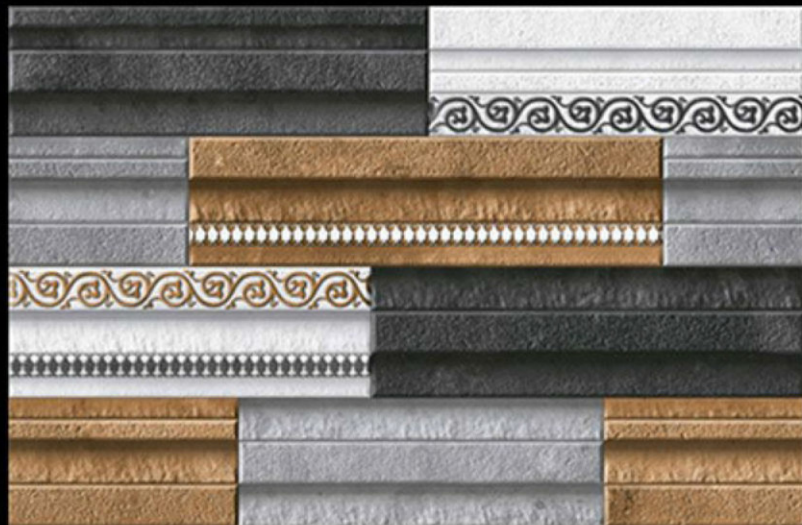

Glantonia
A RUDRAKSHA Company

GLOSSY
300 x 450 mm
DIGITAL WALL TILES

EV 2212

EV 2212