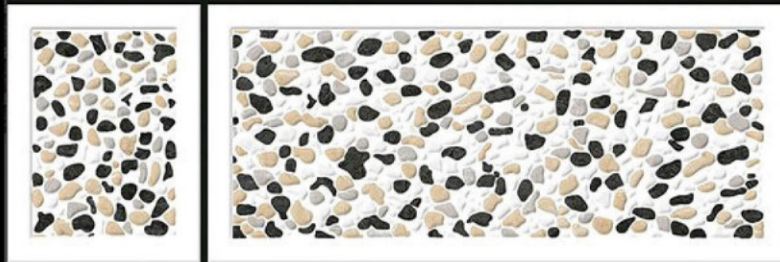

Glantonia
A RUDRAKSHA Company

GLOSSY
300 x 450 mm
DIGITAL WALL TILES

ELE 336

ELE 336