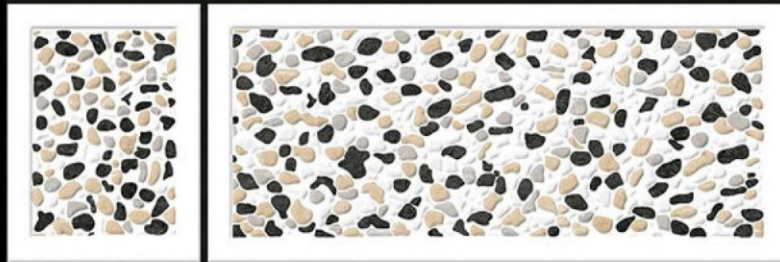

Glantonia
A RUDRAKSHA Company

GLOSSY
300 x 450 mm
DIGITAL WALL TILES

ELE 336

ELE 336