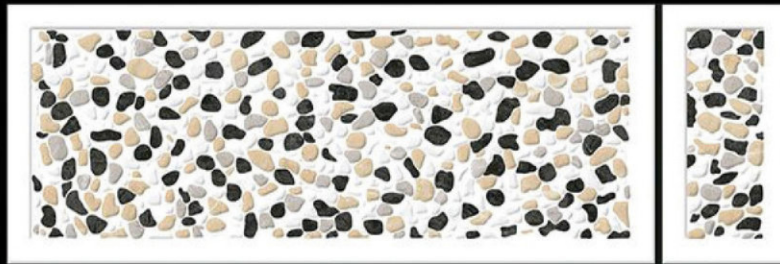

Glantonia
A RUDRAKSHA Company

GLOSSY
300 x 450 mm
DIGITAL WALL TILES