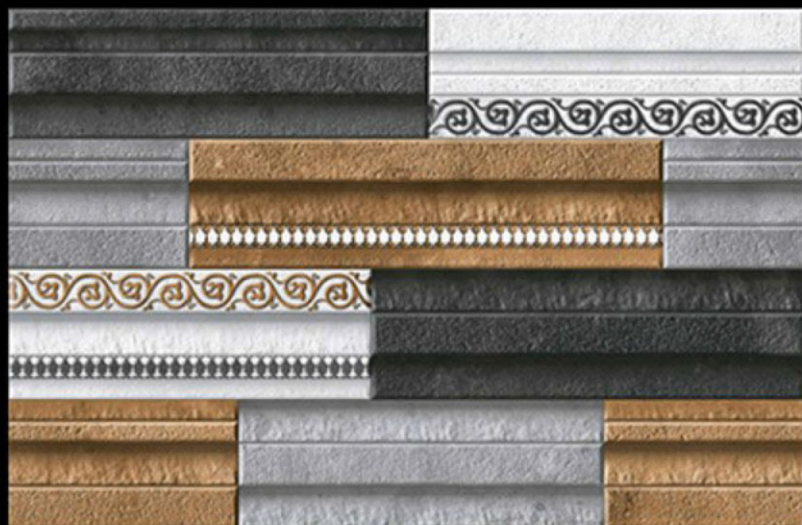

Glantonia
A RUDRAKSHA Company

GLOSSY
300 x 450 mm
DIGITAL WALL TILES

EV 2212

EV 2212